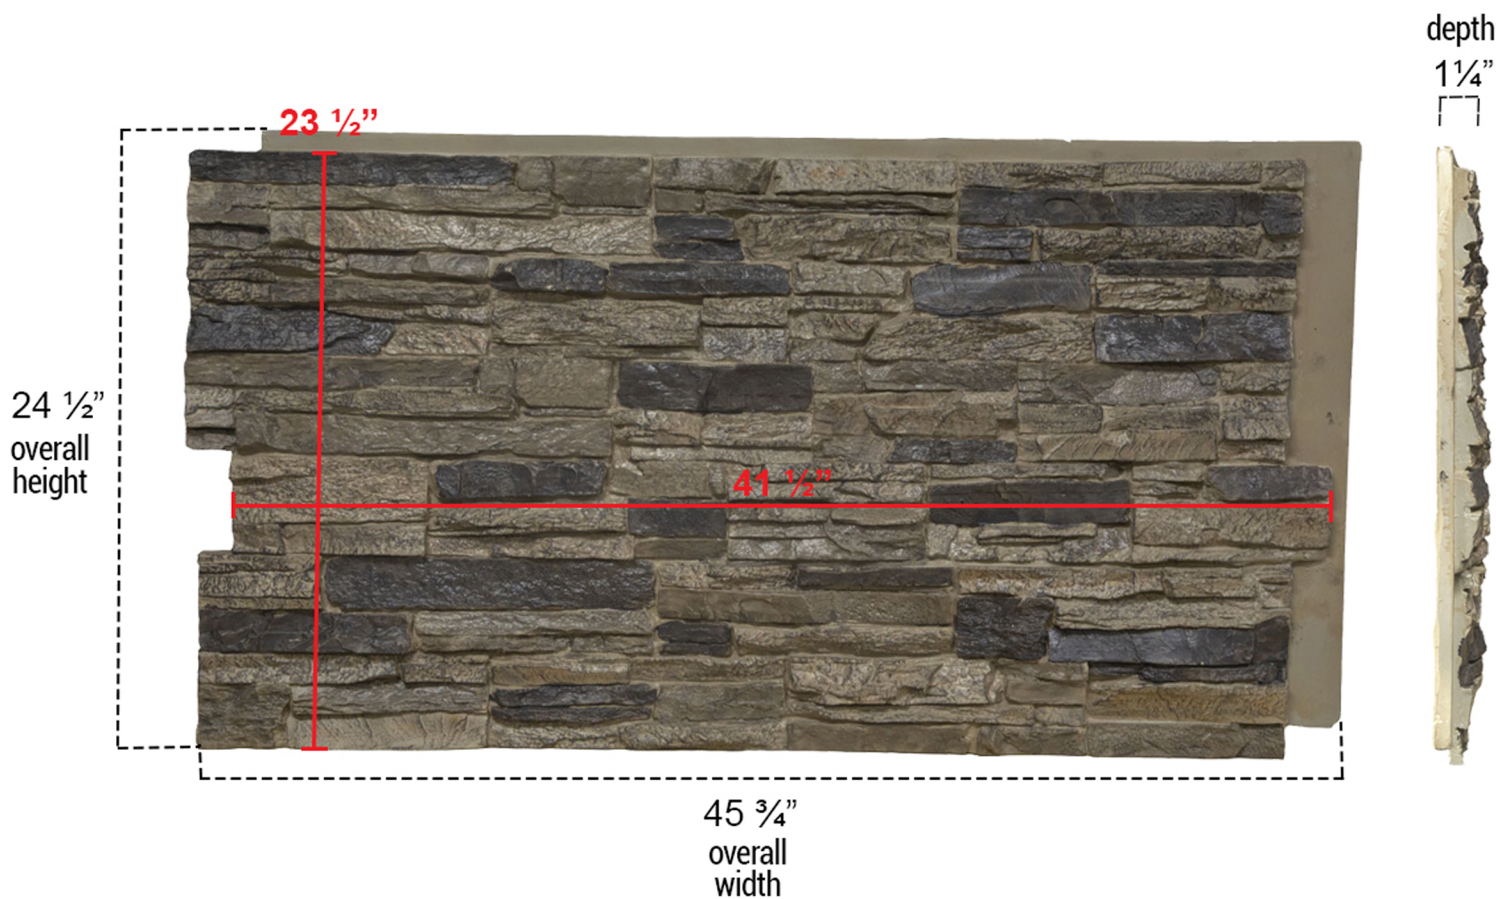

45 3/4-INCH W X 24 1/2-INCH H X 1 1/4-INCH D CANYON RIDGE STACKED STONE STONEWALL FAUX STONE SIDING PANEL

P: 866.607.0453 | F: 866.591.3143
2300 W. Main St. | Clarksville, TX 75426
sales@ekenamillwork.com | www.ekenamillwork.com